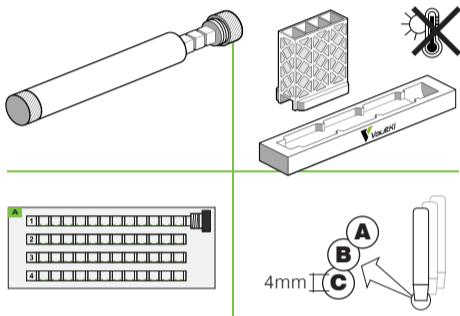

Instruction Manual

Congratulations on acquiring your VaultKi, the first physical blockchain designed for safety!

To ensure the proper use of your VaultKi, please read the following carefully:

1. We recommend the use of the **letter punch set provided by VaultKi**. Only letter punches of the exact same size would fit in your letter punch holder.
2. You will only stamp the **first 4 letters** of each word. These are all you need to accurately recover your seed phrase. No two words from the seed phrase wordlist (BIP39 standard) share the same first 4 letters.
3. Carefully write down the first 4 letters of each word on **the template** pages A & B as detailed in Step 1.
4. Before permanently stamping any letter, ensure the **letter on the punch is oriented in the correct reading direction**.
5. The **full BIP39 wordlist** is available on our website.

www.vaultki.com

X (Twitter): @vaultki
Instagram: @thevaultki

What's in the box: